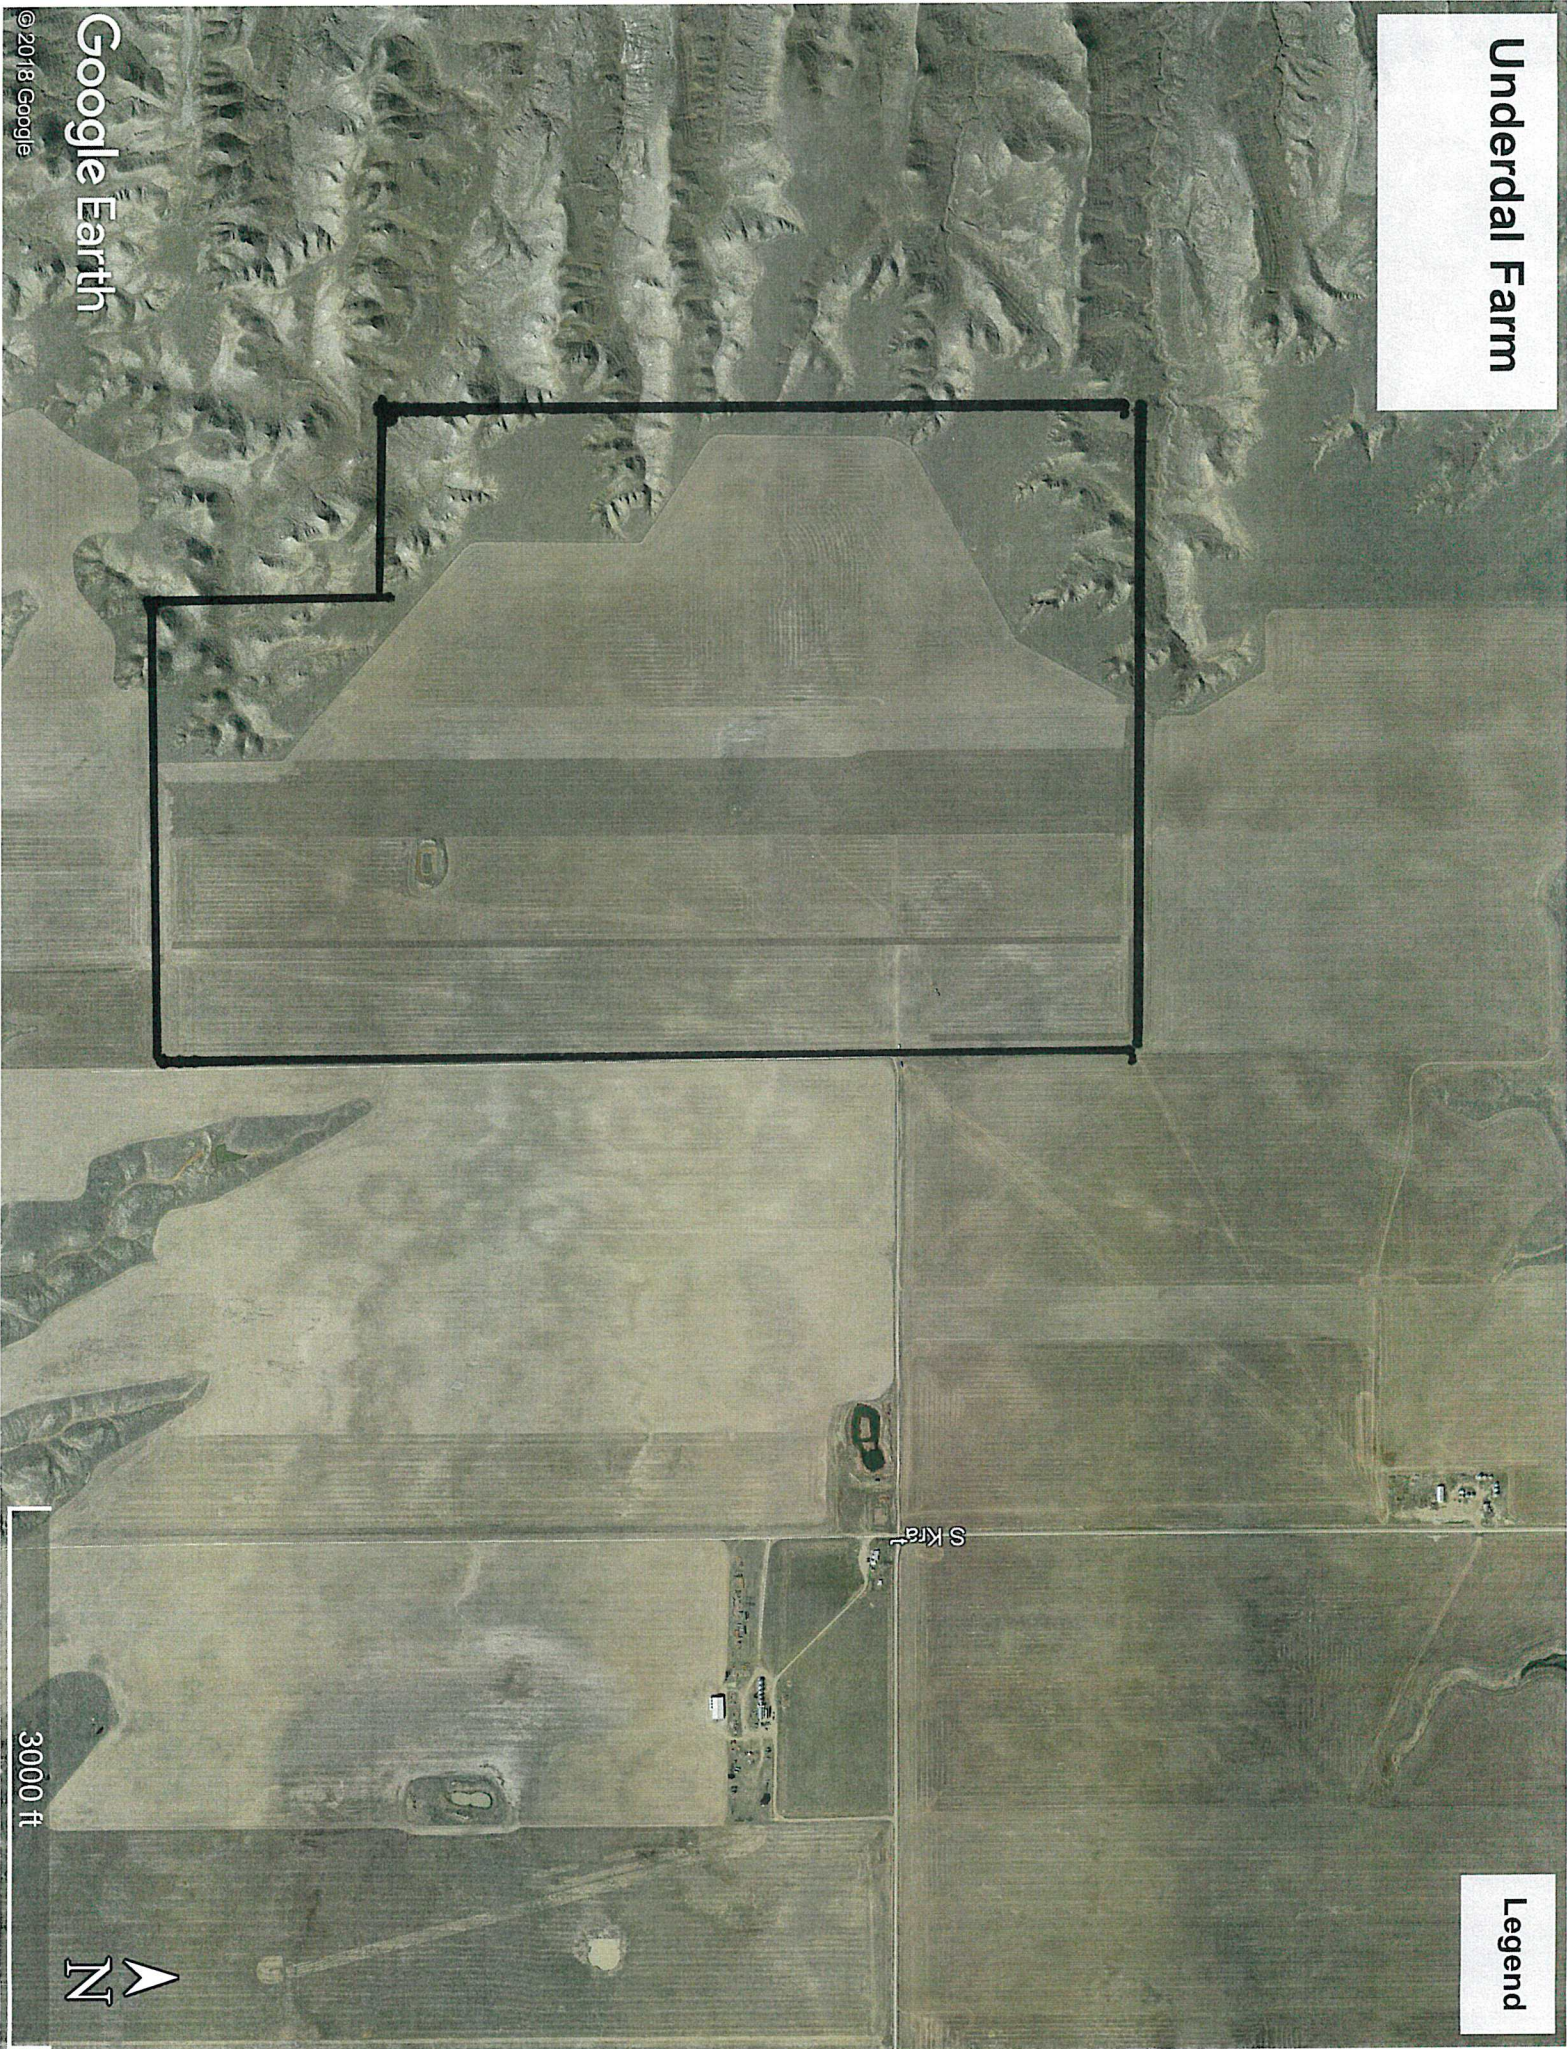

Underdal Farm

Legend

3000 ft

Google Earth

©2018 Google